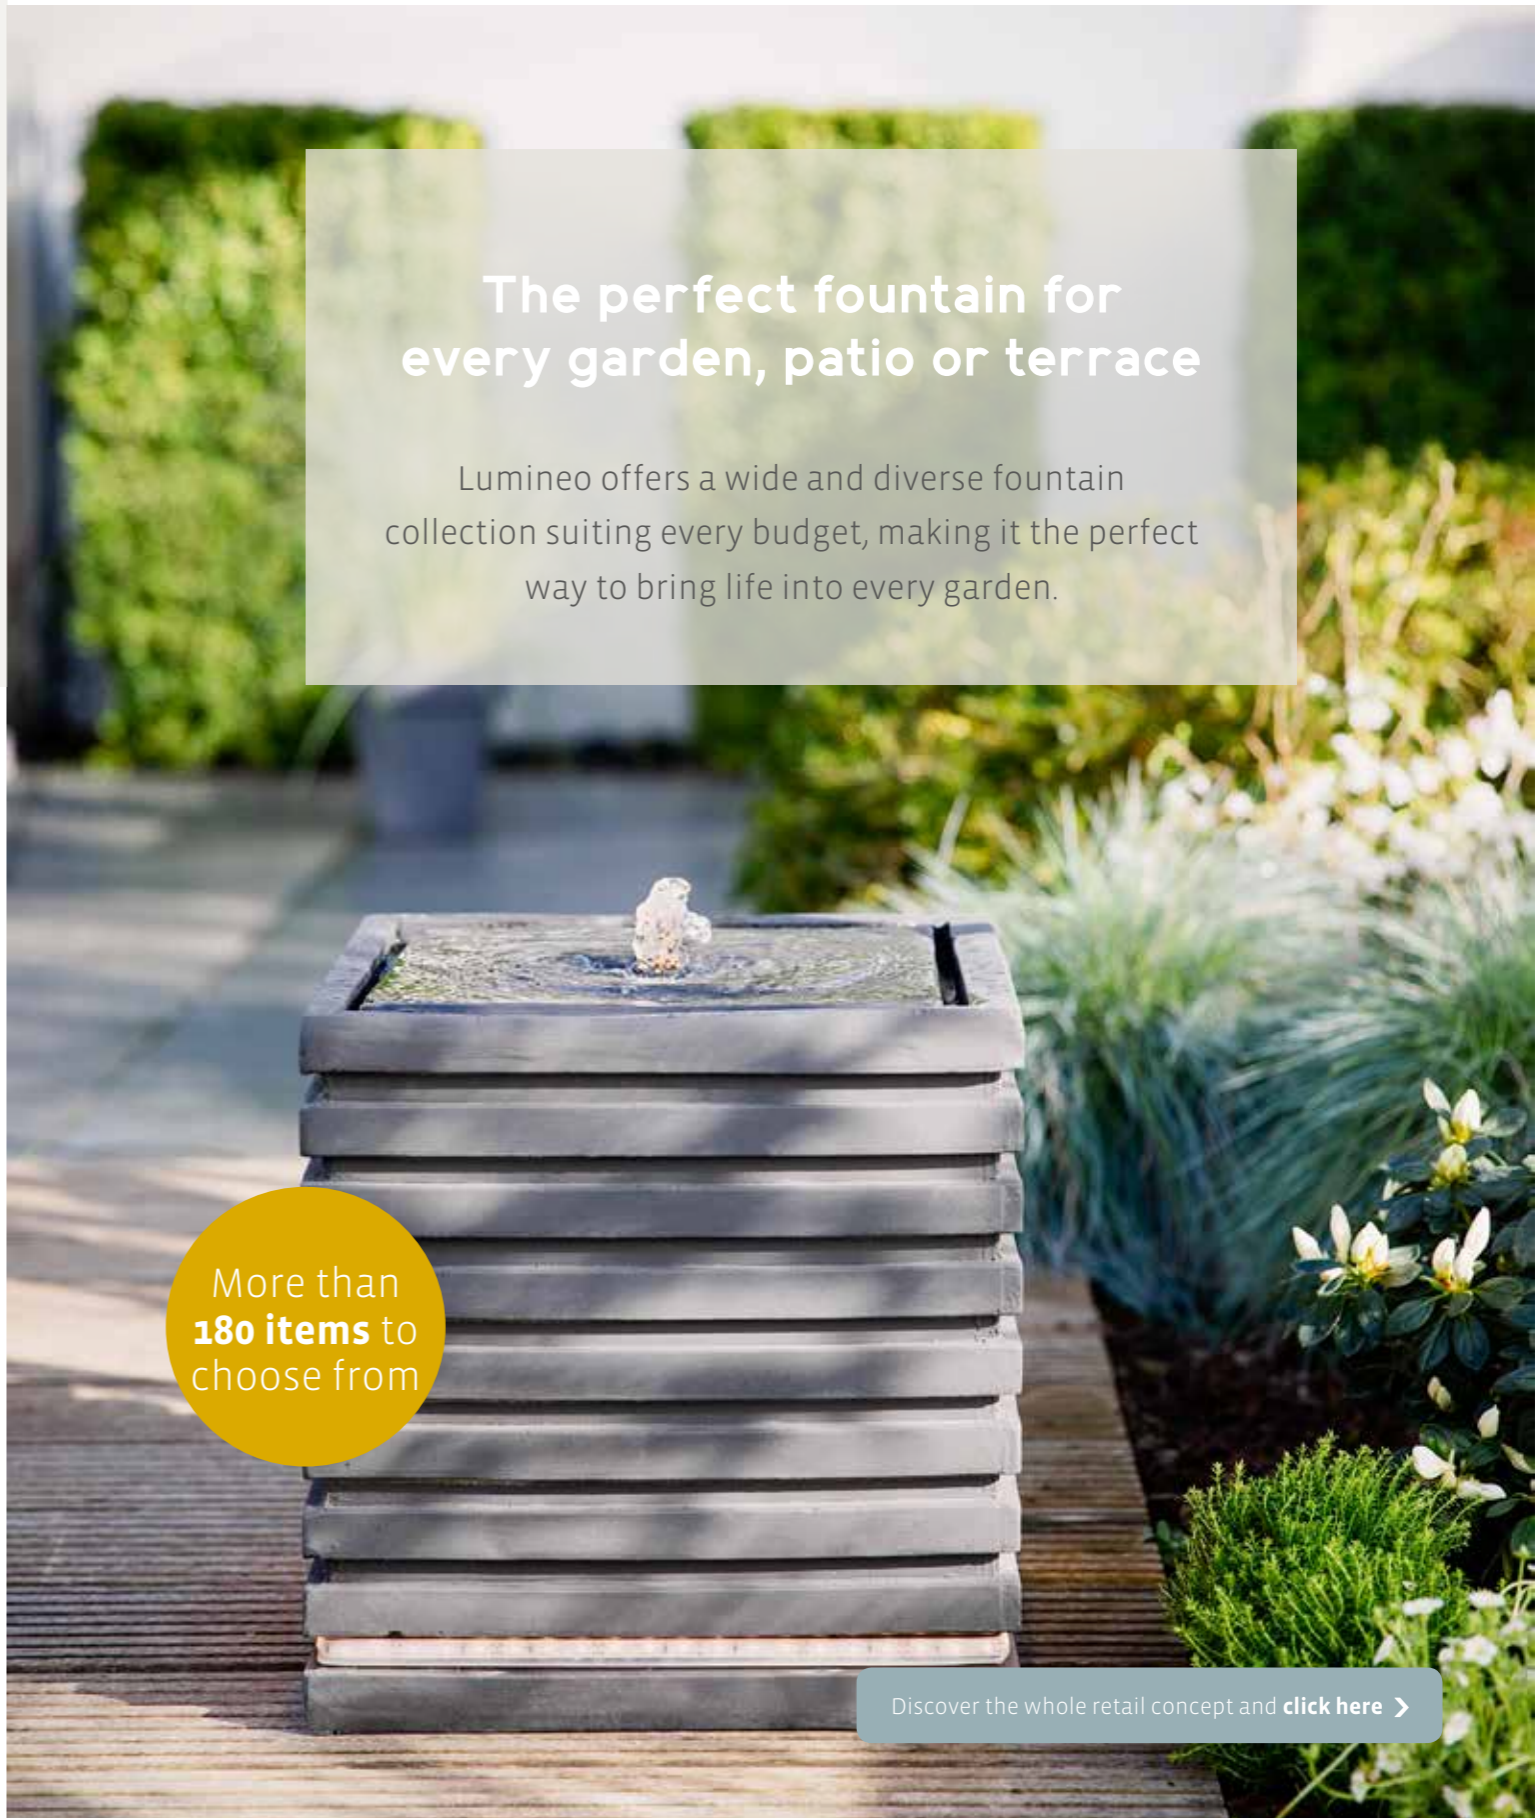

*Ceramic*

**2-IN-1 FOUNTAINS**

THE FOUNTAIN CAN BE USED BOTH WITH AND WITHOUT THE FRAME

*Decorative* WATER SPRINKLERS

- 

**1** SET THE SPRINKLER INTO A STABLE SURFACE, SUCH AS GRASS OR FIRM SOIL
  - 

**2** CONNECT YOUR GARDEN HOSE CONNECTOR TO THE SPRINKLER
  - 

**3** TURN THE TAP UNTIL YOU CREATE THE DESIRED SPRINKLING EFFECT
-  ENJOY YOUR DECORATIVE GARDEN SPRINKLER!

The perfect fountain for every garden, patio or terrace

Lumineo offers a wide and diverse fountain collection suiting every budget, making it the perfect way to bring life into every garden.